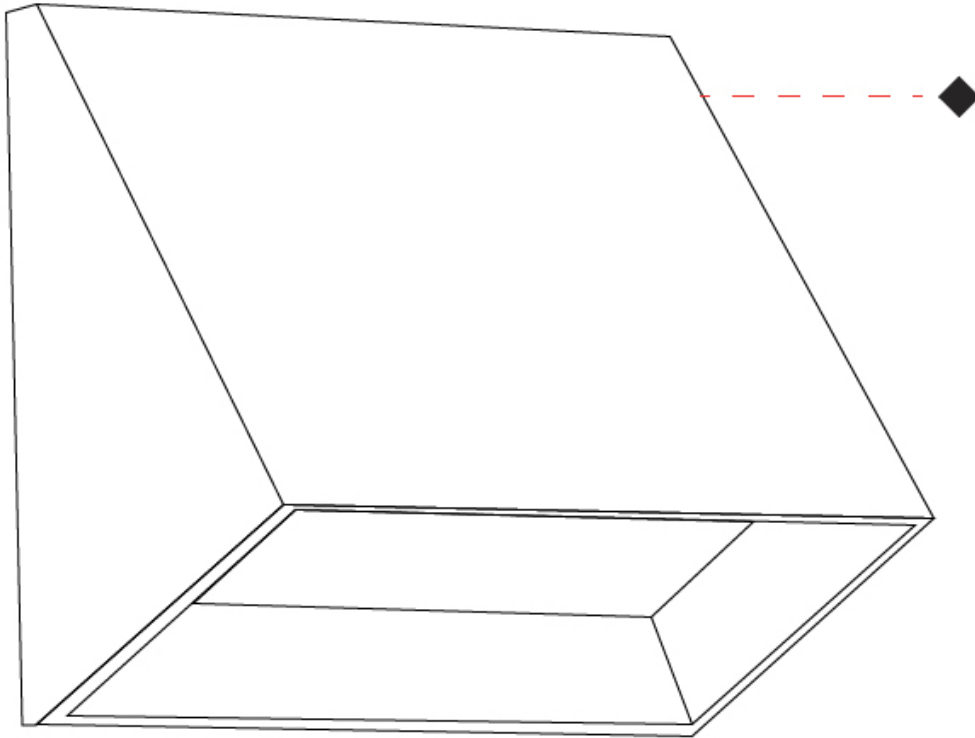

APPLY MINI SURFACE

E10W0076-

PROJECT	_____
TYPE	_____
SPECIFIER	_____
QUANTITY	_____
DATE	_____