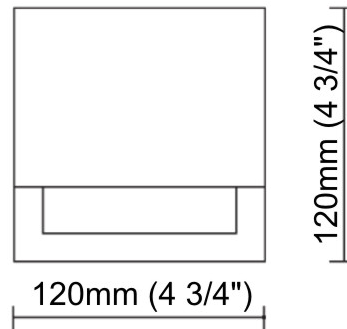

GENERAL

Series: Apply
Subseries: Apply Mini
Brand: Side
Division: Exterior
Mounting Type: Surface
Mounting Location: Wall
Subcategory: Wall Effect

PHYSICAL

Shape: Abstract
Length (mm): 120
Length (in): 4 ¾
Height (mm): 120
Height (in): 4 ¾
Extension (mm): 105
Extension (in): 4 ⅞
Light Distribution: Direct
Weight (kg): 0.75
Weight (lbs): 1.65
Diffuser: Frosted tempered glass
Gasket: Silicon rubber
Fixture Finish: [BLK](#) / [BRN](#) / [GRY](#)
Fixture Material: Aluminum Die Cast

ELECTRICAL

Lamp Type: LED (Zhaga Standard)
Input Wattage (W): 8.2
Total Output Wattage (W): 7.2
Dimming: Non-Dimmable
Driver Included: Yes
Driver Location: Integrated
Driver Type: Constant Current - 120Vac
Driver Class: Class 2
Input Voltage (V): 120 - 277
Constant Current (MA): 350
Upon Request: (Not included - see components [IP65 or higher enclosure to be supplied by others]) Remote: 0-10Vdc dimming / Phase dimming 120Vac only / Non-dimming 120/277Vac

LED

Color Temperature (°K): [3000](#) / [4000](#)
Max. Delivered Lumen (lm): 576.1 / 578
Nominal Lumen (lm): 648 / 648
CRI: >80 CRI
Lamp Life (hrs): 50000

OPTICAL

Beam Angle: Asymmetrical

RATINGS AND CERTIFICATIONS

Certified By: Certified for North American Standards
IP rating: IP65
Bug Rating: B1 U1 G0
Upon Request: Dark Sky Certification

📦 0.75kg / 1.65lbs